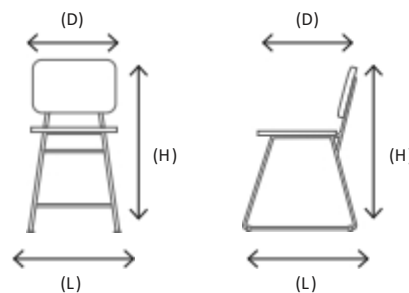

Dining Chair

ABOUT THIS PRODUCT

A side chair can be used as a dining chair. With its armless silhouette, makes it sleek & easy to fit in.

SPECIFICATION

Material	7.800 gm recycled plastic 3.900 bottle caps upcycled
Dimension	(D) 48 cm x (L) 57 cm x (H) 82.7 cm
Weight	9.000 gm

GUIDES TO SIZE