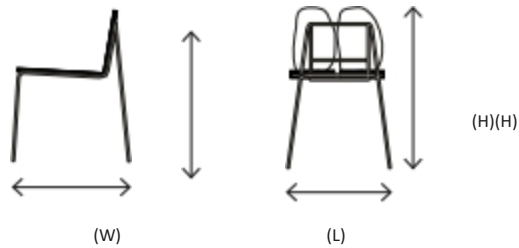

SPECIFICATION

Material	5.160 gm recycled plastic 2.580 bottle caps upcycled
Dimension	(L) D35 cm x (W) 36X40 cm x (H) 62/95 cm
Weight	9.320 gm