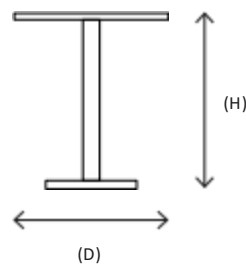

GUIDES TO SIZE

Round Table

ABOUT THIS

ready-to-use round table

SPECIFICATION

6.785 gr recycled plastic
3.392 bottle caps upcycled
(L) D60 cm x (H) 75 cm
17.654 gm

GUIDES TO SIZE

Bench