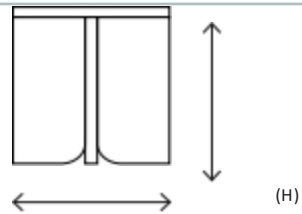

GUIDES TO SIZE