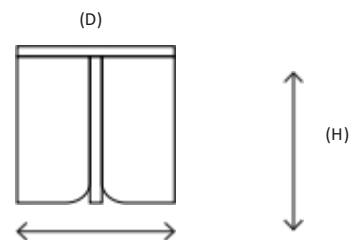

GUIDES TO SIZE