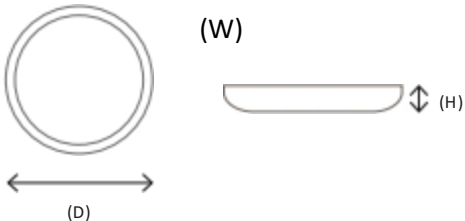

GUIDES TO SIZE