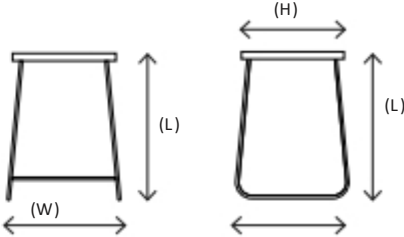

Stool

ABOUT THIS PRODUCT

A sturdy stool with a mounted steel frame. Fine design with the top that is made from recycled plastics.

SPECIFICATION

Material	1.697 gm recycled plastic 848 bottle caps upcycled
Dimension	(L) D30 cm x (W) 36 cm x (H) 42 cm
Weight	3.700 gm

GUIDES TO SIZE