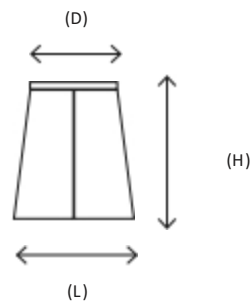

GUIDES TO SIZE