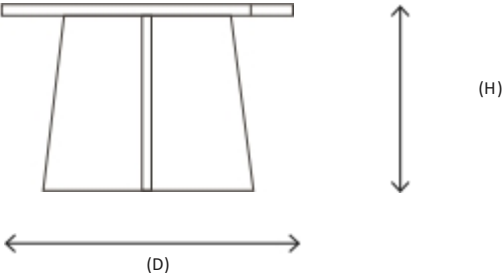

SPECIFICATION

Material	7.800 gm recycled plastic 3.900 bottle caps upcycled
Dimension	(L) D28 cm x (W) 40 cm x (H) 42 cm
Weight	6.500 gm

GUIDES TO SIZE

Low Table

ABOUT THIS PRODUCT

Designed to be placed in a sitting area, this coffee table is a convenient support of magazines & books.

SPECIFICATION

Material	18.000 gm recycled plastic 9.000 bottle caps upcycled
Dimension	(L) D70 cm x (H) 44 cm
Weight	15.000 gm

GUIDES TO SIZE

Dining Chair

ABOUT THIS PRODUCT

A side chair can be used as a dining chair. With its armless silhouette, makes it sleek & easy to fit in.