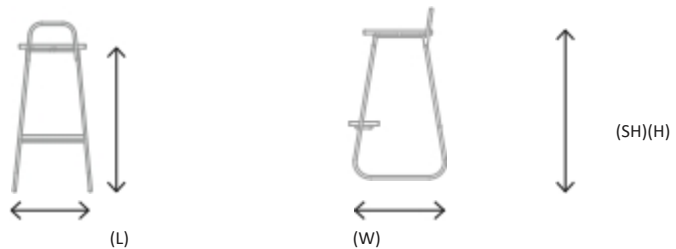

GUIDES TO SIZE