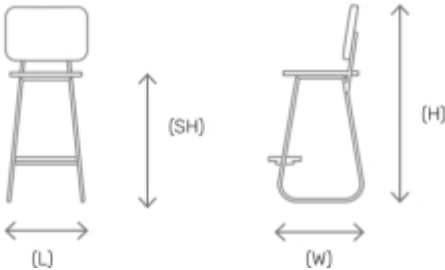

GUIDES TO SIZE

Counter

Stool

ABOUT THIS PRODUCT

A sturdy stool with a recycled iron cast. It is a fine design with a top that is made from recycled plastics.

SPECIFICATION	Material	5.160 gm recycled plastic 2.580 bottle caps upcycled
	Dimension	(L) D35 cm x (W) 36X40 cm x (H) 62/95 cm
	Weight	9.300 gmm

GUIDES TO SIZE

Bar Stool

ABOUT THIS PRODUCT

The bar version of Stool. Designed for a comfortable long bar-mingle with a footrest from recycled iron cast.

SPECIFICATION

Material	2.897 gm recycled plastic
Dimension	1.436 bottle caps upcycled (L) D35 cm x (W) 41 x 48 cm x (H) 75/87.9 cm
Weight	7.394 gm