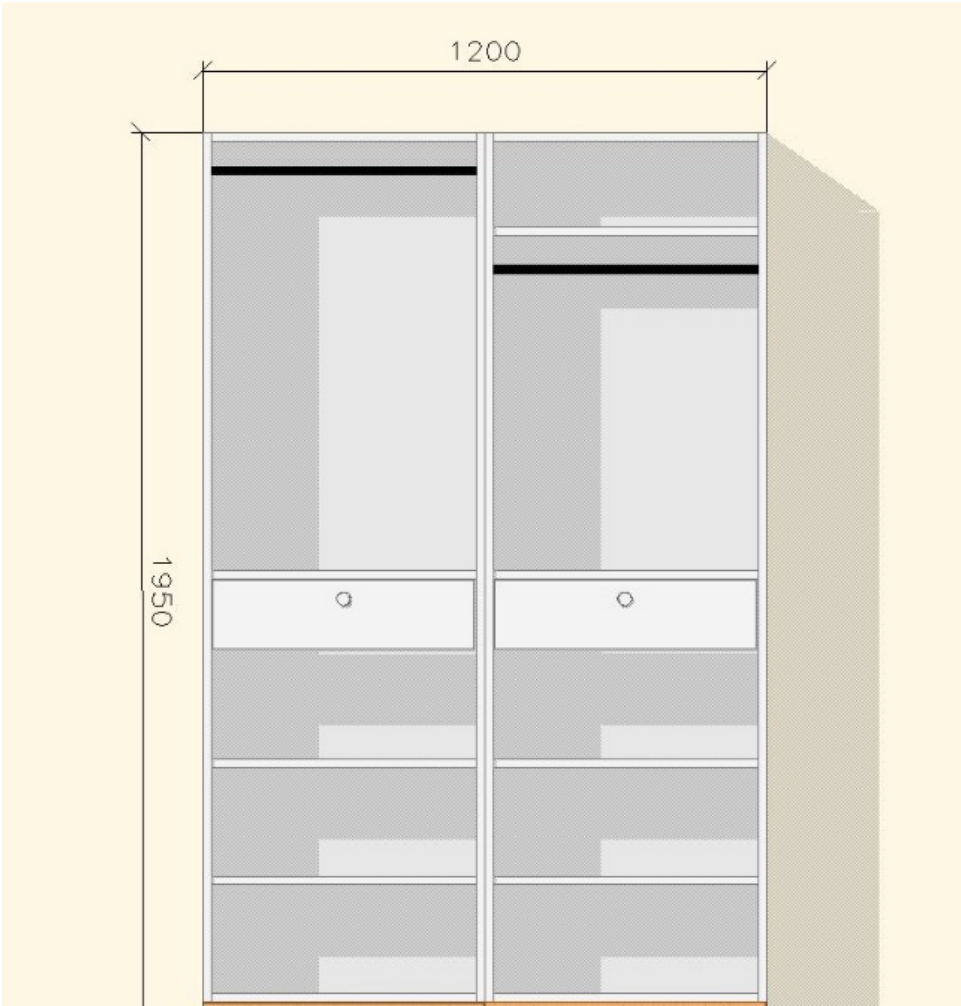

95cm x 40cm x 1cm

95cm x 40cm x 1.5cm

95cm x 40cm x 2cm

MATERIAL SIZE LIST

95cm x 40cm x 2.5cm

120cm x 60cm*

120cm x 60cm x 1cm

120cm x 60cm x 1.5cm

Customised for your taste

Looks like wood.

Better than wood.

Feels like wood.

MATERIAL

DATA SHEET

DIMENSIONS

1828x1219mm and 914x914mm

(L) 5ft x (W) 4 ft x (T) 20mm

Wood pattern Wardrobe

ABOUT THIS PRODUCT

Suited for bedrooms for storing clothes and shoes.

SPECIFICATION

Material

PS recycled plastic

Dimension

(L) 5 ft x (W) 4 ft x (H) 20mm

Bed Side Table

ABOUT THIS

Suited for bedrooms for storing utility and shoes.

Material	PS recycled plastic PS bottle caps upcycled
Dimension	(L) 1.5 ft x (W) 2.5 ft x (H) 20mm