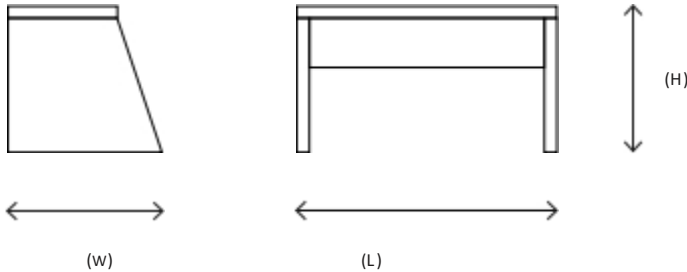

GUIDES TO SIZE